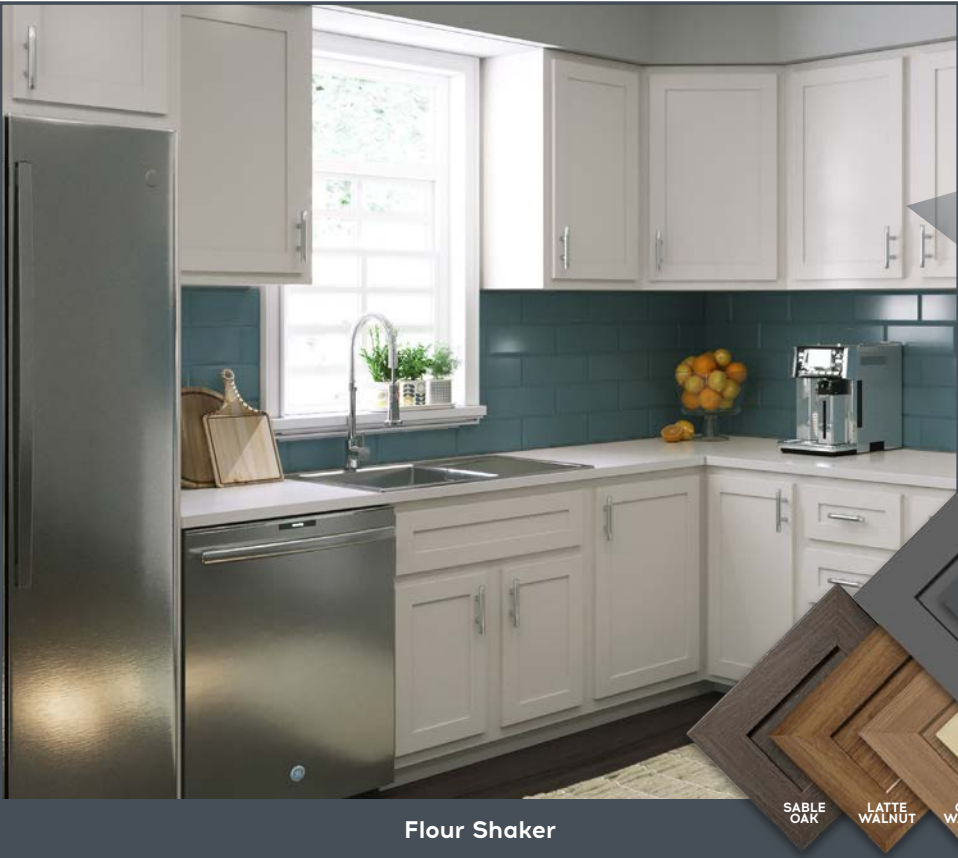

YOUR FAST, EASY & AFFORDABLE SOLUTION TO CABINET REMODELING

Shaker Classic Graphite

We provide quick delivery and huge savings compared to full cabinet replacement. Our kit and video instructions are all you need to easily rejuvenate your kitchen and bath.

We are constantly delivering new items and enhancements to our product line. Please check with your local sales rep for our most current product information.

PRODUCT MENU

DOOR STYLES AND COLORS

SHAKER: Our classic Shaker door available in 11 colors and a primed-for-paint option.

Flour Shaker

FUSION: Slab drawer fronts in combination with 5-piece door fronts.

Shaker Fusion Storm

DOOR STYLES AND COLORS

Snow Gloss Slab

SLAB: A clean, modern look available in 12 colors and a primed-for-paint option.