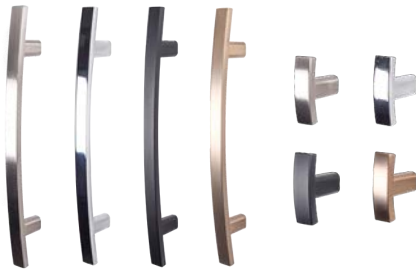

Flour Shaker

FUSION: Slab drawer fronts in combination with 5-piece door fronts.

Shaker Fusion Storm

DOOR STYLES AND COLORS

Snow Gloss Slab

SLAB: A clean, modern look available in 12 colors and a primed-for-paint option.

Graphite Slide

SLIDE: An enhanced shaker style available in 4 colors.

HANDLES, PULLS & KNOBS

Bar Pull

Satin Nickel & Matte Black
 4-1/2", 6"; 2" T-Knob;
 1-1/4" Round Knob

Artisan

Satin Nickel, Chrome,
 Matte Black, Rose Gold
 4-3/4", 6-1/16"; 1-7/32" Knob

Cottage

Satin Nickel, Chrome,
 Matte Black, Rose Gold
 4-1/2", 5-7/8"; 1-7/32" Knob

Arch

Satin Nickel, Chrome,
 Matte Black, Rose Gold
 6", 7-1/8"; 1-7/16" Knob

Loft

Satin Nickel, Chrome,
 Matte Black, Rose Gold
 4-5/8", 5-7/8"; 15/16" Knob

Square

Satin Nickel, Chrome,
 Matte Black, Rose Gold
 4-1/4", 5-7/16"; 15/16" Knob

Scan here
 to see all
 door styles
 and colors.

Scan here
 to see all
 pull
 styles.