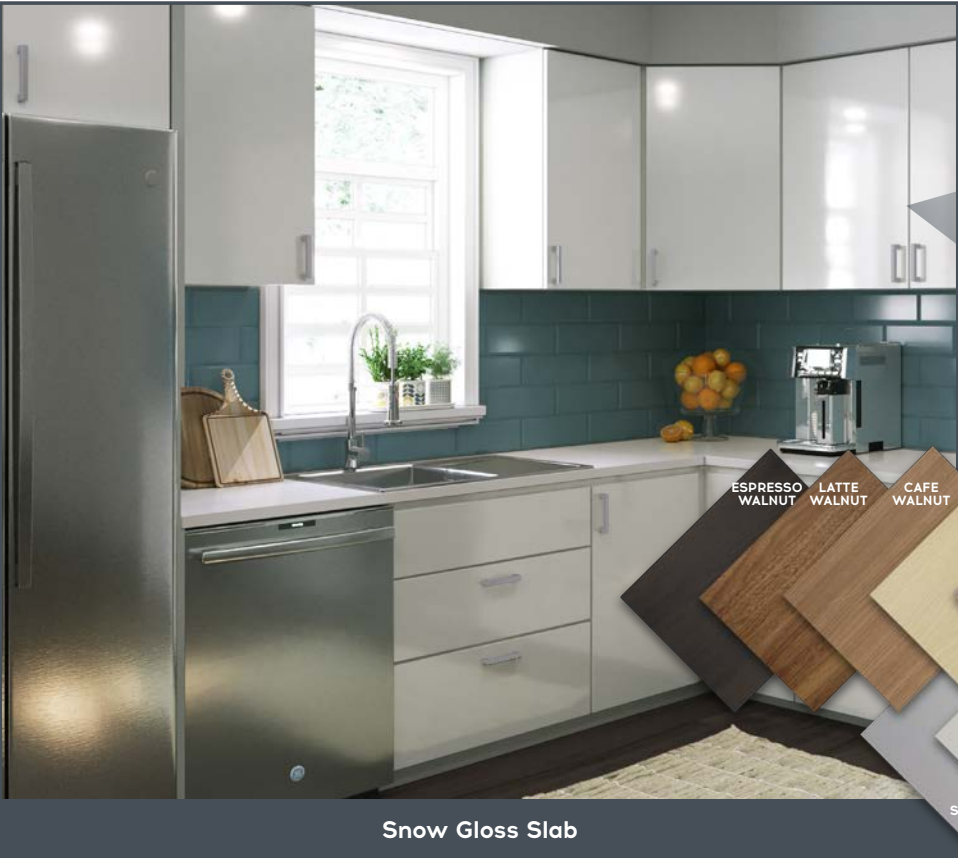

Flour Shaker

FUSION: Slab drawer fronts in combination with 5-piece door fronts.

Shaker Fusion Storm

DOOR STYLES AND COLORS

Snow Gloss Slab

SLAB: A clean, modern look available in 12 colors and a primed-for-paint option.

Graphite Slide

SLIDE: An enhanced shaker style available in 4 colors.

HANDLES, PULLS & KNOBS

Bar Pull

Satin Nickel & Matte Black
 4-1/2", 6"; 2" T-Knob;
 1-1/4" Round Knob

Artisan

Satin Nickel, Chrome,
 Matte Black, Rose Gold
 4-3/4", 6-1/16"; 1-7/32" Knob